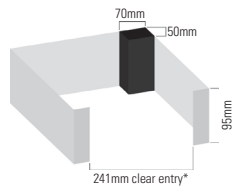

Tablet charging trolley

Vision panel doors are available at extra cost.

1100mm high

Sixteen compartment charging locker available with **two** or **sixteen** door access. Trolley has four swivel lockable wheels for easy moveability.

W 740 x D 390 mm

Both versions are available as non-charging tablet lockers.