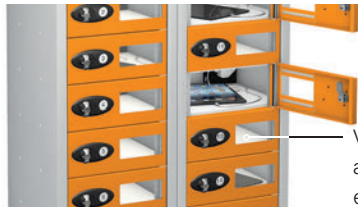

Tablet charging trolley

Vision panel doors are available at extra cost.

1100mm high

Sixteen compartment charging locker available with **two** or **sixteen** door access. Trolley has four swivel lockable wheels for easy moveability.

W 740 x D 390 mm

Both versions are available as non-charging tablet lockers.